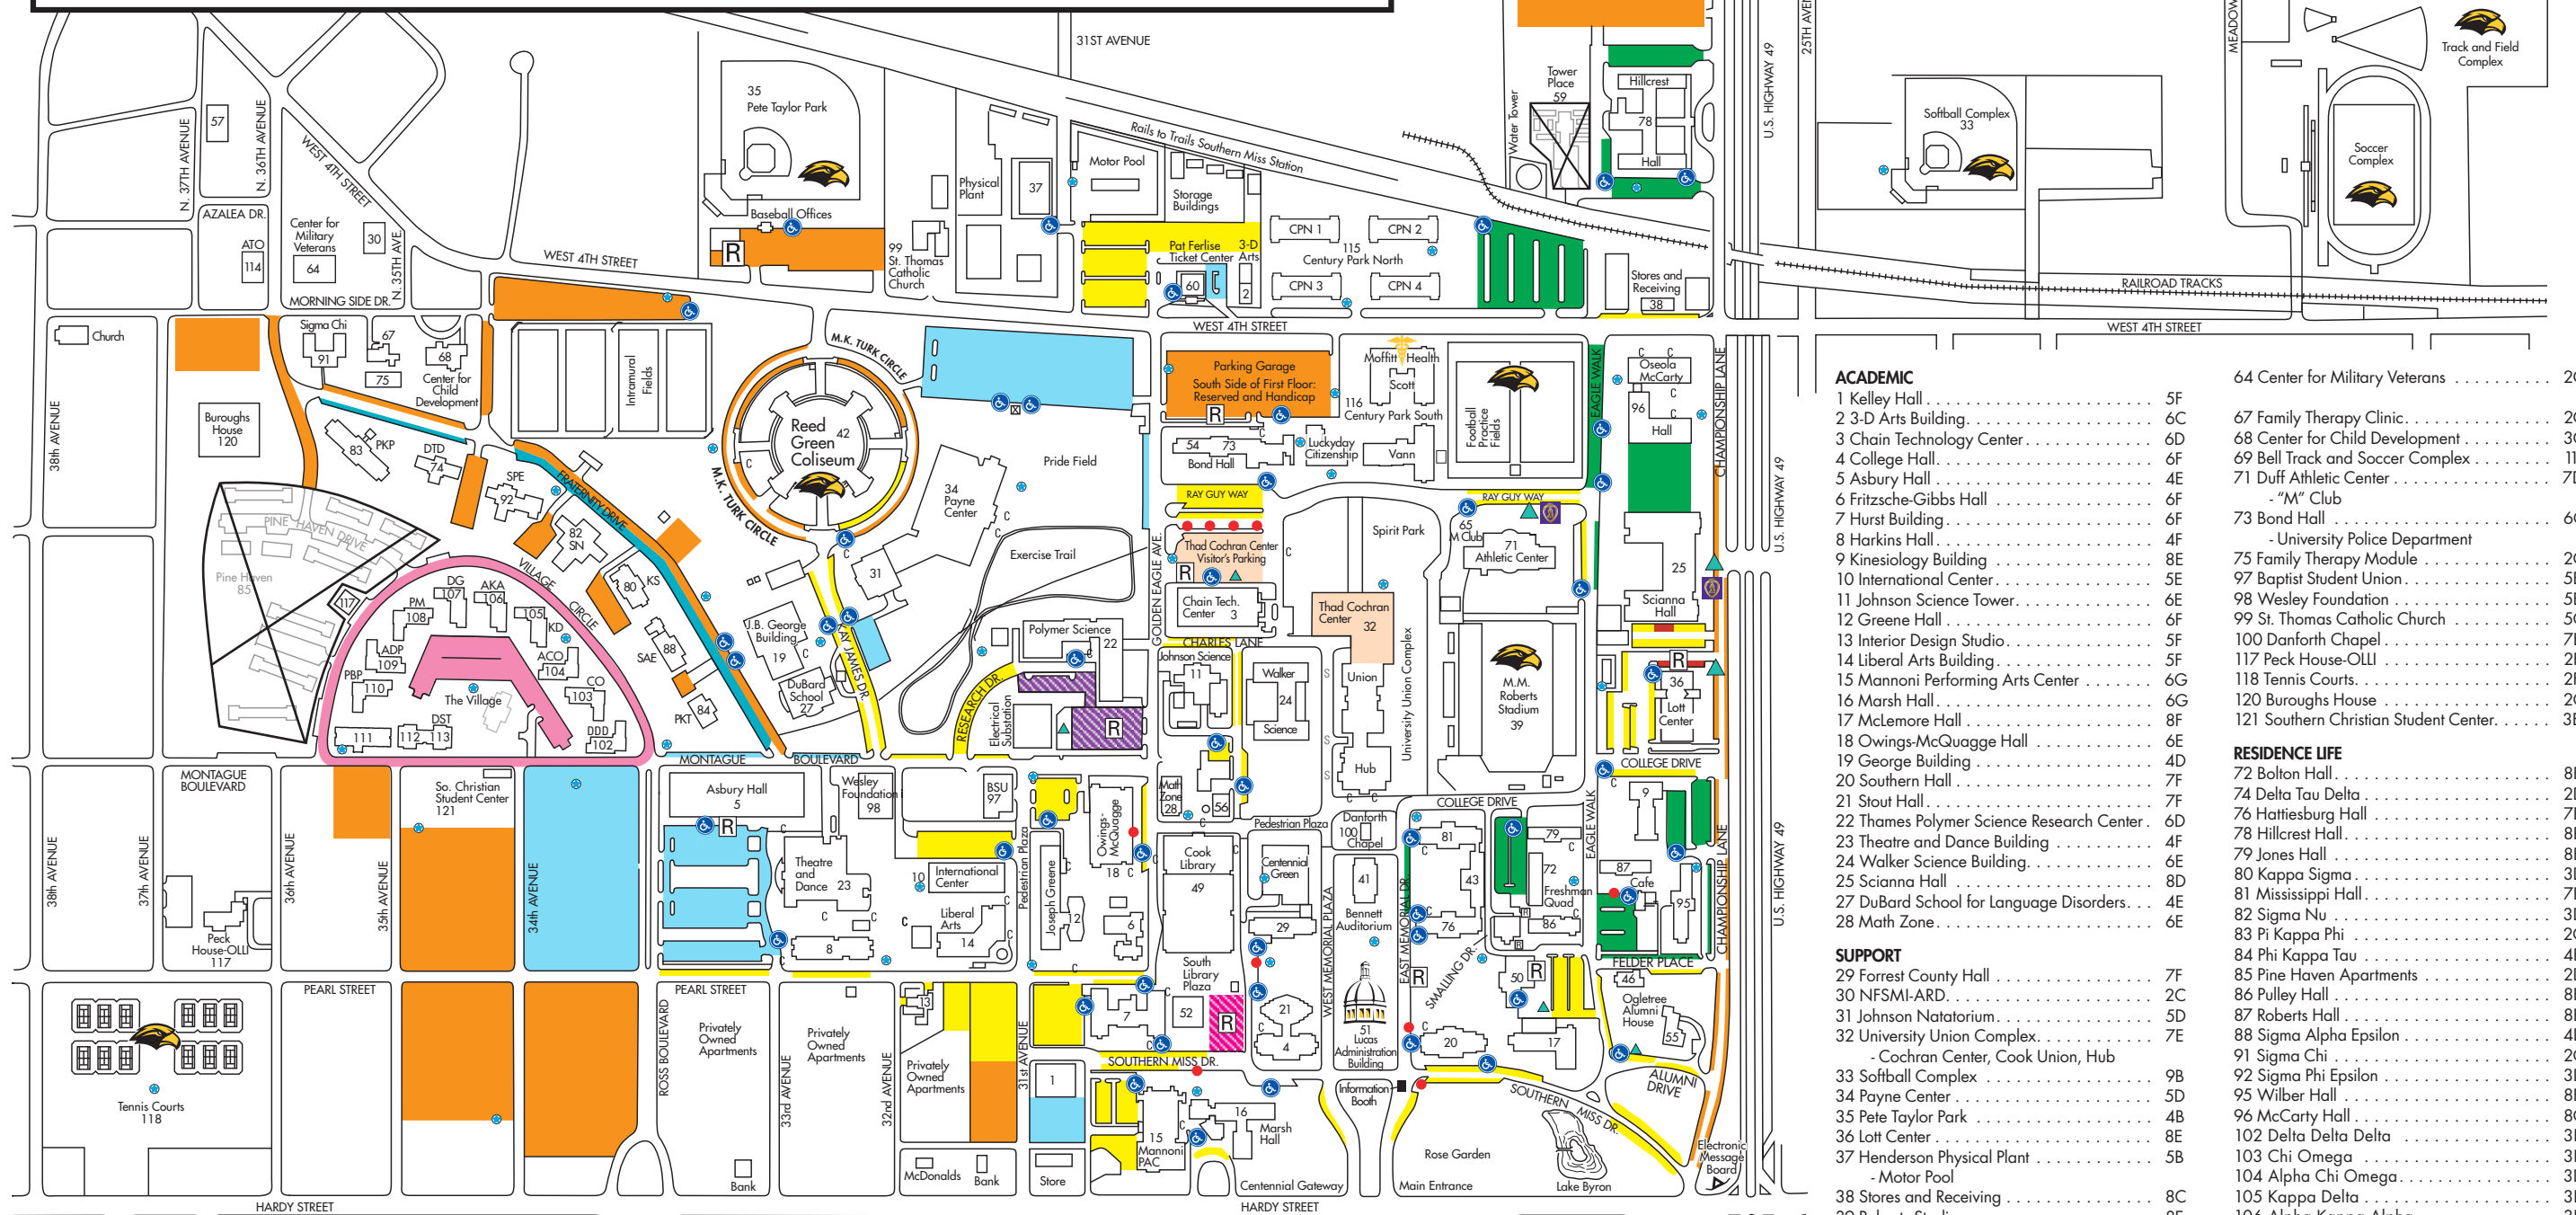

THE UNIVERSITY OF SOUTHERN MISSISSIPPI

Department of Parking Management
Phone: 601.266.4943
Website: usm.edu/parking

ACADEMIC		RESIDENCE LIFE	
1 Kelley Hall	5F	64 Center for Military Veterans	2C
2 3-D Arts Building	6C	67 Family Therapy Clinic	2C
3 Chain Technology Center	6D	68 Center for Child Development	3C
4 College Hall	6F	69 Bell Track and Soccer Complex	11B
5 Asbury Hall	4E	71 Duff Athletic Center	7D
6 Fritzsche-Gibbs Hall	6F	- "M" Club	
7 Hurst Building	6F	73 Bond Hall	6C
8 Harkins Hall	4F	- University Police Department	
9 Kinesiology Building	8E	75 Family Therapy Module	2C
10 International Center	5E	97 Baptist Student Union	5E
11 Johnson Science Tower	6E	98 Wesley Foundation	5E
12 Greene Hall	6F	99 St. Thomas Catholic Church	5C
13 Interior Design Studio	5F	100 Danforth Chapel	7E
14 Liberal Arts Building	5F	103 Peck House-OLLI	2F
15 Mannoni Performing Arts Center	6G	108 Tennis Courts	2F
16 Marsh Hall	6G	120 Burroughs House	2C
17 McLemore Hall	8F	121 Southern Christian Student Center	3E
18 Owings-McQuagge Hall	6E		
19 George Building	4D	SUPPORT	
20 Southern Hall	7F	29 Forrest County Hall	7F
21 Stout Hall	7F	30 NFSMI-ARD	2C
22 Thames Polymer Science Research Center	6D	31 Johnson Natatorium	5D
23 Theatre and Dance Building	4F	32 University Union Complex	7E
24 Walker Science Building	6E	- Cochran Center, Cook Union, Hub	
25 Scianna Hall	8D	33 Softball Complex	9B
27 DuBard School for Language Disorders	4E	34 Payne Center	5D
28 Math Zone	6E	35 Pete Taylor Park	4B
		36 Lott Center	8E
		37 Henderson Physical Plant	5B
		- Motor Pool	
		38 Stores and Receiving	8C
		39 Roberts Stadium	8E
		41 Bennett Auditorium	7E
		42 Green Coliseum	4C
		43 Hickman Hall	7E
		46 Honor House	8F
		49 Cook Library	6E
		50 Kennard-Washington Hall	8F
		51 Lucas Administration Building	7F
		52 McCain Library	6F
		55 Ogletree Alumni House	8F
		56 Power House Restaurant	6E
		57 Shafer Center for Crisis Intervention	2B
		59 Tower Place	8B
		- Scott, Vann, Luckyday Citizenship, Moffitt Health Center	
		60 Ferlise Center	6C
		82 Sigma Nu	3D
		83 Pi Kappa Phi	2C
		84 Phi Kappa Tau	4E
		85 Pine Haven Apartments	2D
		86 Pulley Hall	8E
		87 Roberts Hall	8E
		88 Sigma Alpha Epsilon	4D
		91 Sigma Chi	2C
		92 Sigma Phi Epsilon	3D
		95 Wilber Hall	8E
		96 McCarty Hall	8C
		102 Delta Delta Delta	3E
		103 Chi Omega	3E
		104 Alpha Chi Omega	3D
		105 Kappa Delta	3D
		106 Alpha Kappa Alpha	3D
		107 Delta Gamma	2D
		108 Phi Mu	2D
		109 Alpha Delta Pi	2D
		110 Pi Beta Phi	2D
		111 Scholarship Hall	2E
		112 Duplex	2E
		113 Delta Sigma Theta	2E
		114 Alpha Tau Omega	2C
		115 Century Park North	7B
		- CPN 1, CPN 2, CPN 3, CPN 4	
		116 Century Park South	7C
		- Scott, Vann, Luckyday Citizenship, Moffitt Health Center	
		117 Village Laundry Room	2D